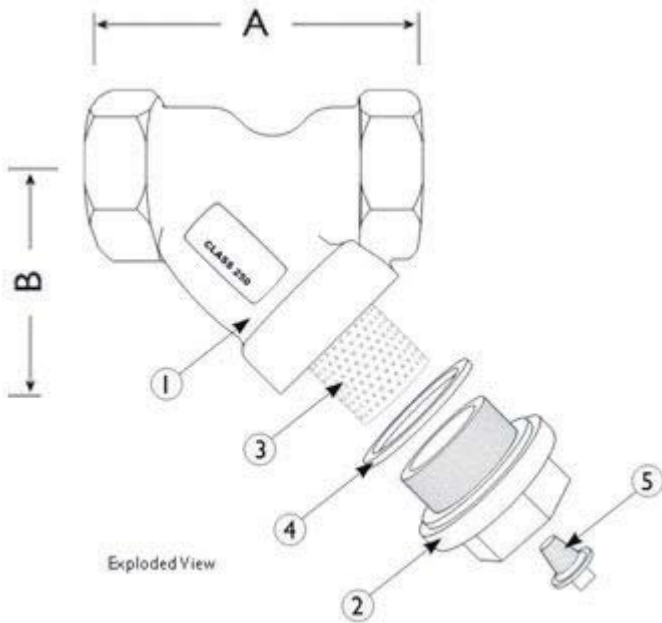

YBT1

Y-Strainer 150# Class Thread
CAST BRONZE – C84400

DEFAULT SCREEN SIZE (in)		
Size	SCREEN OPENING	OPEN AREA
1/2 - 2	20 MESH	33%
2-1/2 - 3	0.45 PERF	49%

PRESSURE RATING (psig) ANSI CLASS 150	
MAX LIQ.	STEAM
200 @ 150 F	150 @ 350 F

BILL OF MATERIALS		
ITEM	DESCRIPTION	MATERIAL
1	Body	BRONZE - C84400
2	Cap	BRONZE - C84400
3	Screen	304 STAINLESS STEEL
4	Gasket	NONE ASBESTOS
5	Blow Off Plug	BRASS

DIMENSIONS (in) / PERFORMANCE					
SIZE	A	B	BLOW-OFF PORT	Cv	Wt. (lb)
1/2	3-3/16	2-3/16	3/8	9.5	0.75
3/4	4	2-3/4	3/8	9.5	1.25
1	4-1/2	3	1/2	9.5	1.75
1-1/4	5-5/16	3-1/2	1/2	18.7	2.75
1-1/2	6-1/4	3-7/8	1/2	30	3.5
2	7-1/4	5-7/16	1/2	44.9	5.75
2-1/2	9	5-7/8	1/2	61	9
3	10-3/16	6-5/16	1/2	98	13.25