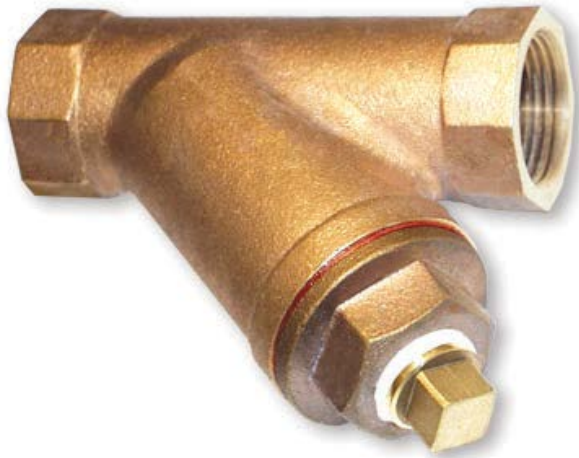

YBT1

Y-Strainer 150# Class Thread
CAST BRONZE – C84400

DEFAULT SCREEN SIZE (in)		
Size	SCREEN OPENING	OPEN AREA
1/2 - 2	20 MESH	33%
2-1/2 - 3	0.45 PERF	49%

PRESSURE RATING (psig) ANSI CLASS 150	
MAX LIQ.	STEAM
200 @ 150 F	150 @ 350 F

BILL OF MATERIALS		
ITEM	DESCRIPTION	MATERIAL
1	Body	BRONZE - C84400
2	Cap	BRONZE - C84400
3	Screen	304 STAINLESS STEEL
4	Gasket	NONE ASBESTOS
5	Blow Off Plug	BRASS

DIMENSIONS (in) / PERFORMANCE					
SIZE	A	B	BLOW-OFF PORT	Cv	Wt. (lb)
1/2	3-3/16	2-3/16	3/8	9.5	0.75
3/4	4	2-3/4	3/8	9.5	1.25
1	4-1/2	3	1/2	9.5	1.75
1-1/4	5-5/16	3-1/2	1/2	18.7	2.75
1-1/2	6-1/4	3-7/8	1/2	30	3.5
2	7-1/4	5-7/16	1/2	44.9	5.75
2-1/2	9	5-7/8	1/2	61	9
3	10-3/16	6-5/16	1/2	98	13.25