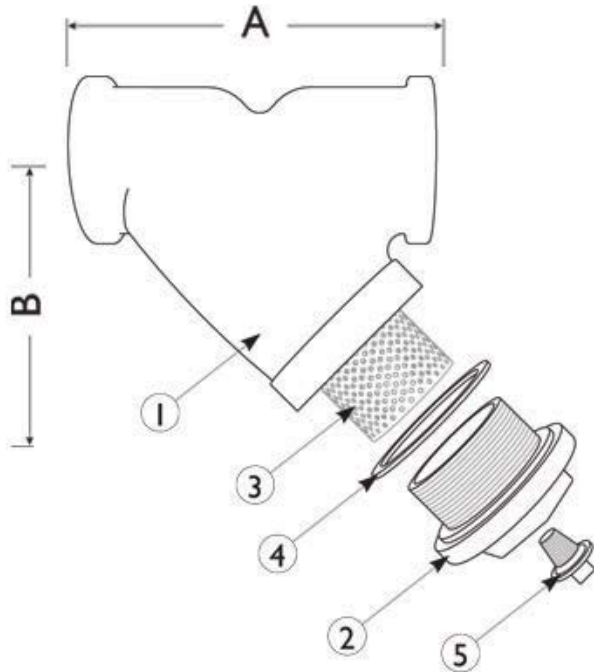

YBS1

Y-Strainer 150# Sweat End
CAST BRONZE – C84400

DEFAULT SCREEN SIZE (in)			
Size	Liquid	Open Area	Steam
1/4 - 2	20 MESH	49%	N R

PRESSURE RATING (psig) ANSI CLASS 150		
W.O.G. NON-SHOCK	MAX LIQ.	STEAM
200 @ 150 F	200 @ 150 F	N R

BILL OF MATERIALS		
ITEM	DESCRIPTION	MATERIAL
1	Body	BRONZE - C84400
2	Cap	BRONZE - C84400
3	Screen	304 STAINLESS STEEL
4	Gasket	NONE ASBESTOS
5	Blow Off Plug	BRASS

DIMENSIONS (in) / PERFORMANCE					
SIZE	A	B	BLOW-OFF PORT	Cv	Wt. (lb)
1/4	3-1/8	2-1/4	3/8	9.50	0.75
3/8	3-1/8	2-1/4	3/8	9.50	0.75
1/2	3-3/8	2-1/4	3/8	9.50	0.75
3/4	4-1/4	2-5/8	3/8	18.70	1
1	5	3-3/16	1/2	30.00	2.2
1-1/4	5-7/8	3-3/4	1/2	44.90	2.75
1-1/2	6-7/8	4-1/8	1/2	61.00	3.25
2	8-5/8	5-1/8	1/2	98.00	5.75